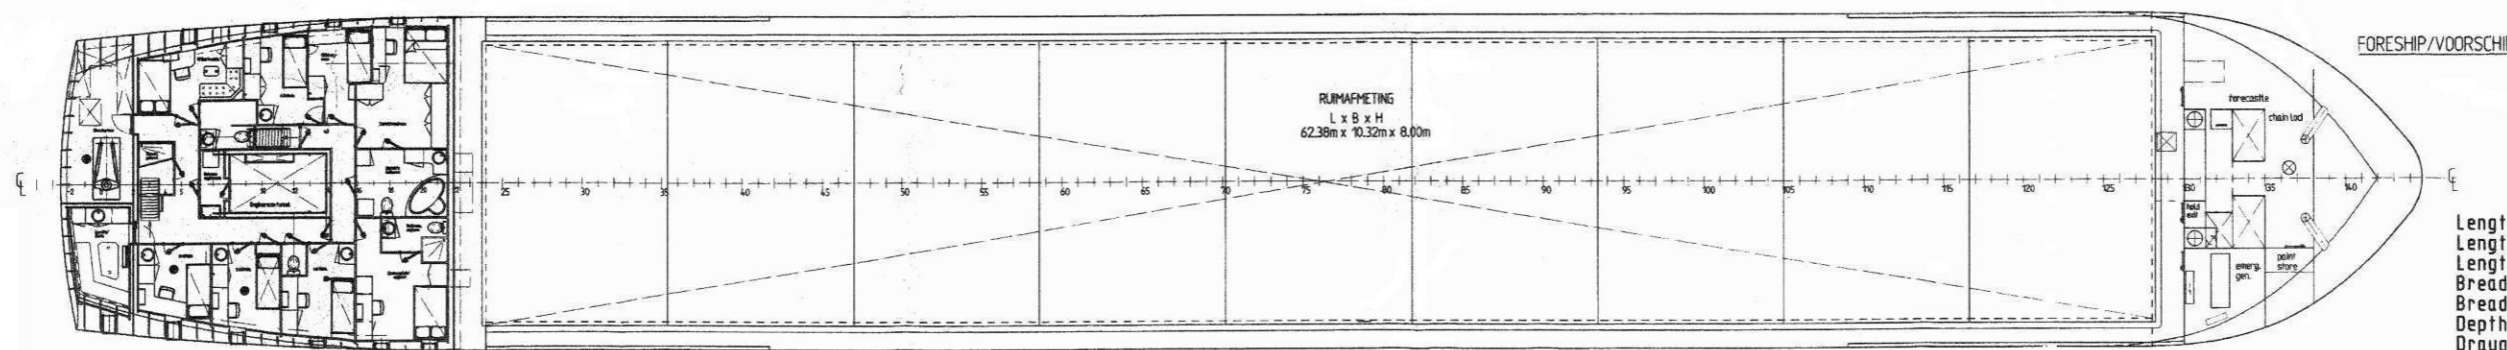

# MV Francisca

POOPDECK/KAMPANJEDEK

BRIDGE DECK  
BRUGDEK

FORECASTLE DECK  
BAKDEK

ACCOMMODATION DECK/AKKOMODATIE DEK

FORESHIP/VOORSCHIP

## MAIN PARTICULARS

Length o.a.	89.12 m
Length b.p.p. (85%D)	84.64 m
Length w.l.	86.02 m
Breadth max.	12.50 m
Breadth mld.	12.40 m
Depth	6.45 m
Draught	4.90 m
Deadweight (T = 4.90 m)	ca. 3435 tdw
Holdcapacity	ca. 181780 cft
GT	2260 GT
CO2 Fire Extinction Hold	(>2000 GT)
Containers in hold	114 TEU
Containers on hatch	36 TEU

ENGINEER ROOM/MACHINEKAMER

TANKTOP

Class: BUREAU VERITAS

13/3E \* CARGO SHIP/CONTAINER SHIP DEEP SEA

Ice Class 1C HEAVY CARGO BRG