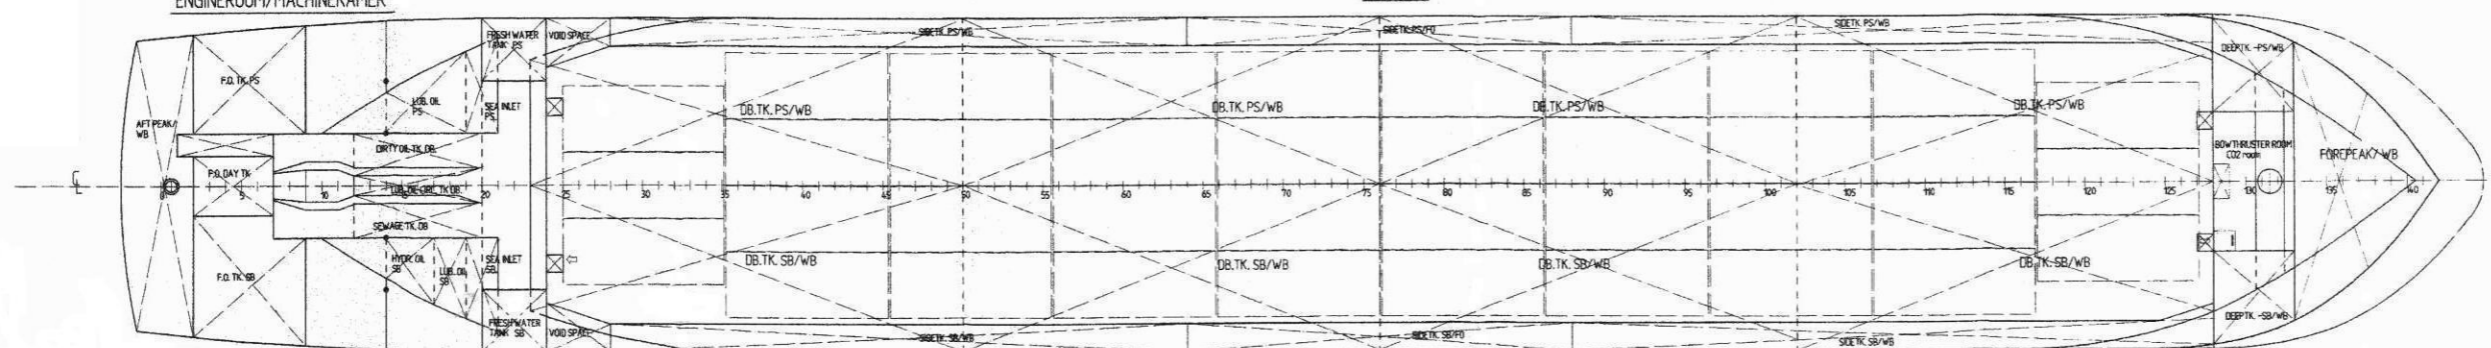

# MV Francisca

POOPDECK/KAMPANJEDEK

BRIDGE DECK  
BRUGDEK

FORECASTLE DECK  
BAKDEK

ACCOMMODATION DECK/AKKOMODATIE DEK

FORESHIP/VOORSCHIP

## MAIN PARTICULARS

Length o.a.	89.12 m
Length b.p.p. (85%D)	84.64 m
Length w.l.	86.02 m
Breadth max.	12.50 m
Breadth mld.	12.40 m
Depth	6.45 m
Draught	4.90 m
Deadweight (T = 4.90 m)	ca. 3435 tdw
Holdcapacity	ca. 181780 cft
GT	2260 GT
CO2 Fire Extinction Hold	(>2000 GT)
Containers in hold	114 TEU
Containers on hatch	36 TEU

ENGINEER ROOM/MACHINEKAMER

TANKTOP

Class: BUREAU VERITAS

13/3E \* CARGO SHIP/CONTAINER SHIP DEEP SEA

Ice Class 1C HEAVY CARGO BRG