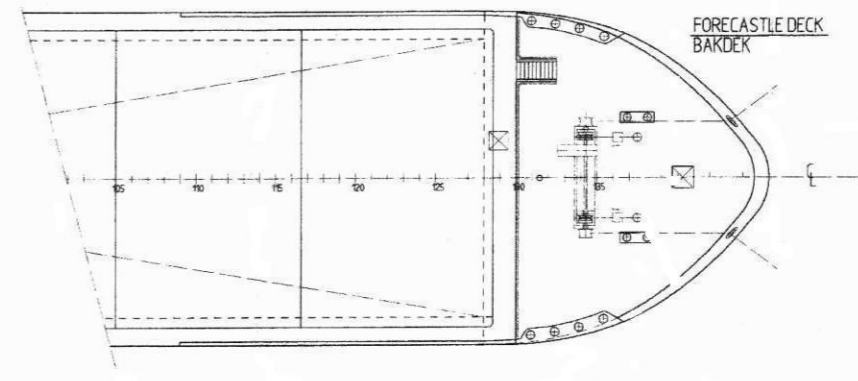

FORECASTLE DECK
BAKDEK