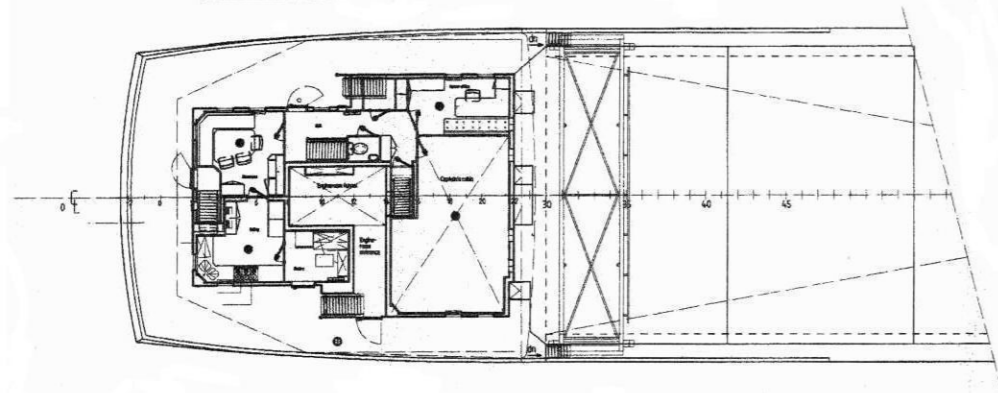

POOPDECK/KAMPANJEDEK

ACCOMMODATION DECK/AKKOMODATIE DEK