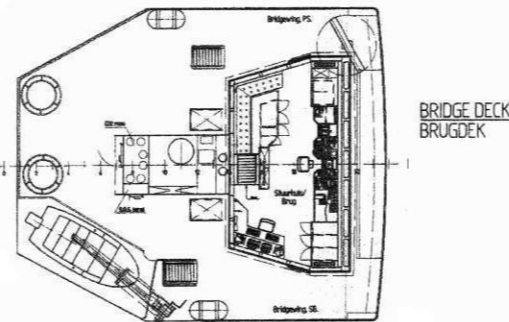

# MV Francisca

POOPDECK/KAMPANJEDEK

BRIDGE DECK  
BRUGDEK

FORECASTLE DECK  
BAKDEK

ACCOMMODATION DECK/AKKOMODATIE DEK

FORESHIP/VOORSCHIP

## MAIN PARTICULARS

Length o.a.	89.12 m
Length b.p.p. (85%D)	84.64 m
Length w.l.	86.02 m
Breadth max.	12.50 m
Breadth mld.	12.40 m
Depth	6.45 m
Draught	4.90 m
Deadweight (T = 4.90 m)	ca. 3435 tdw
Holdcapacity	ca. 181780 cft
GT	2260 GT
CO2 Fire Extinction Hold	(>2000 GT)
Containers in hold	114 TEU
Containers on hatch	36 TEU