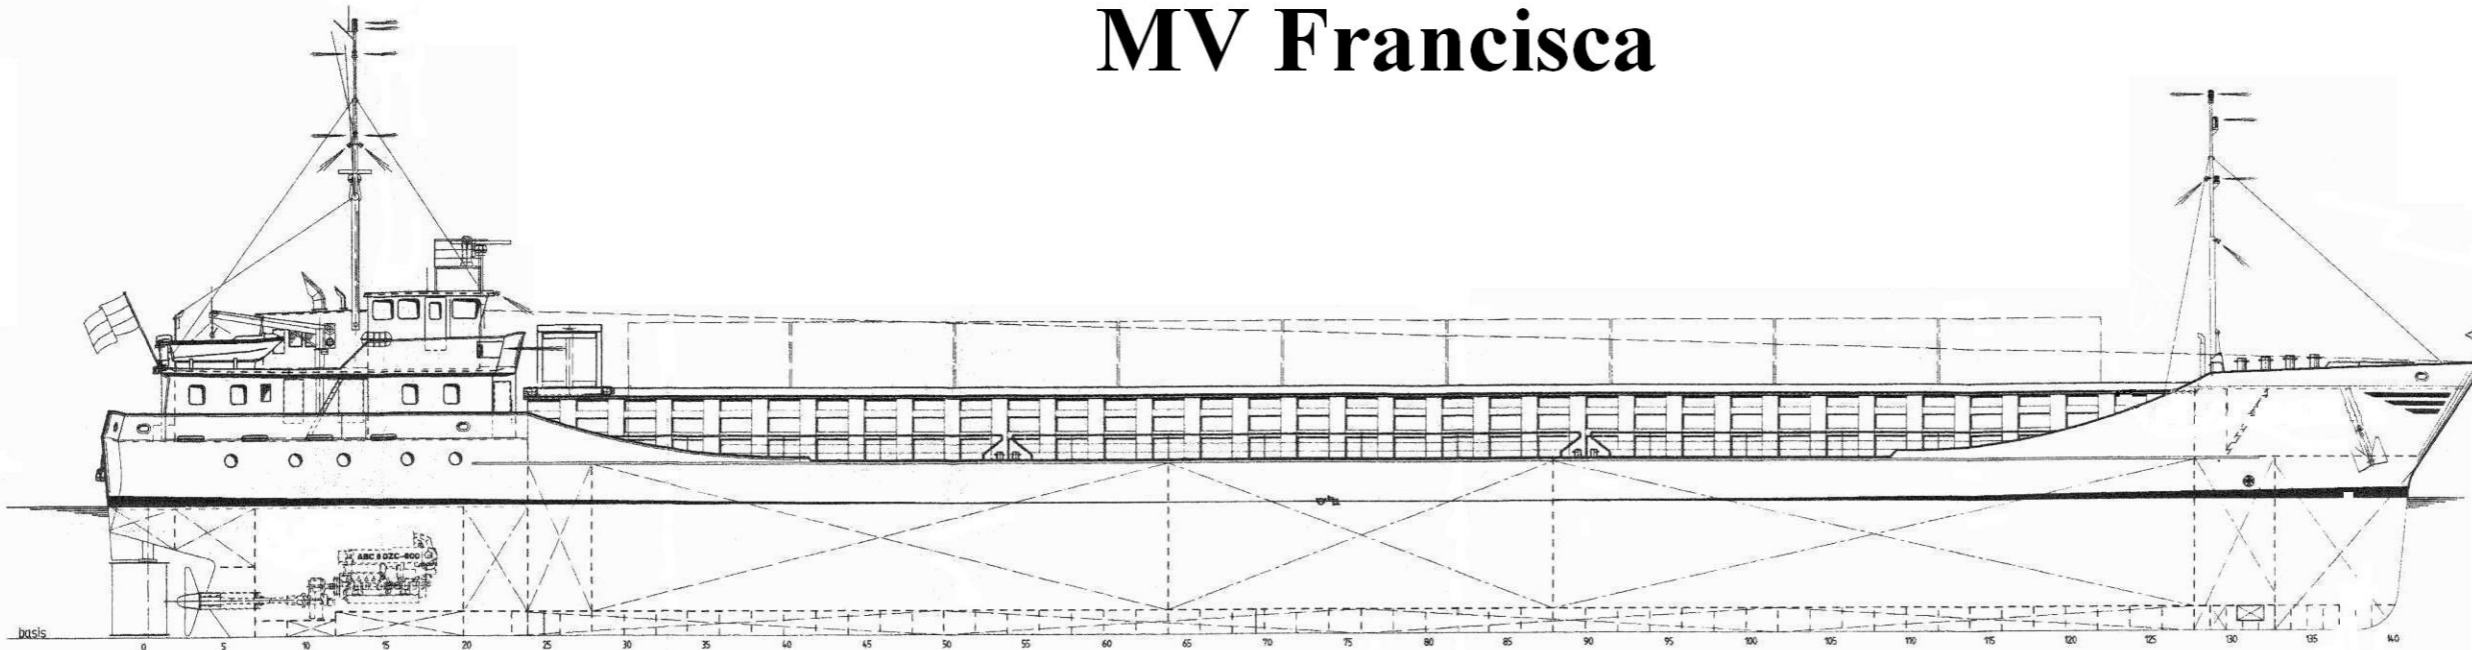

# MV Francisca

POOPDECK/KAMPANJEDEK

BRIDGE DECK  
BRUGDEK

FORECASTLE DECK  
BAKDEK

ACCOMMODATION DECK/AKKOMODATIE DEK

FORESHIP/VOORSCHIP

## MAIN PARTICULARS

Length o.a.	89.12 m
Length b.p.p. (85%D)	84.64 m
Length w.l.	86.02 m
Breadth max.	12.50 m
Breadth mld.	12.40 m
Depth	6.45 m
Draught	4.90 m
Deadweight (T = 4.90 m)	ca. 3435 tdw
Holdcapacity	ca. 181780 cft
GT	2260 GT
CO2 Fire Extinction Hold	(>2000 GT)
Containers in hold	114 TEU
Containers on hatch	36 TEU

ENGINEER ROOM/MACHINEKAMER

TANKTOP

Class: BUREAU VERITAS

13/3E \* CARGO SHIP/CONTAINER SHIP DEEP SEA

Ice Class 1C HEAVY CARGO BRG