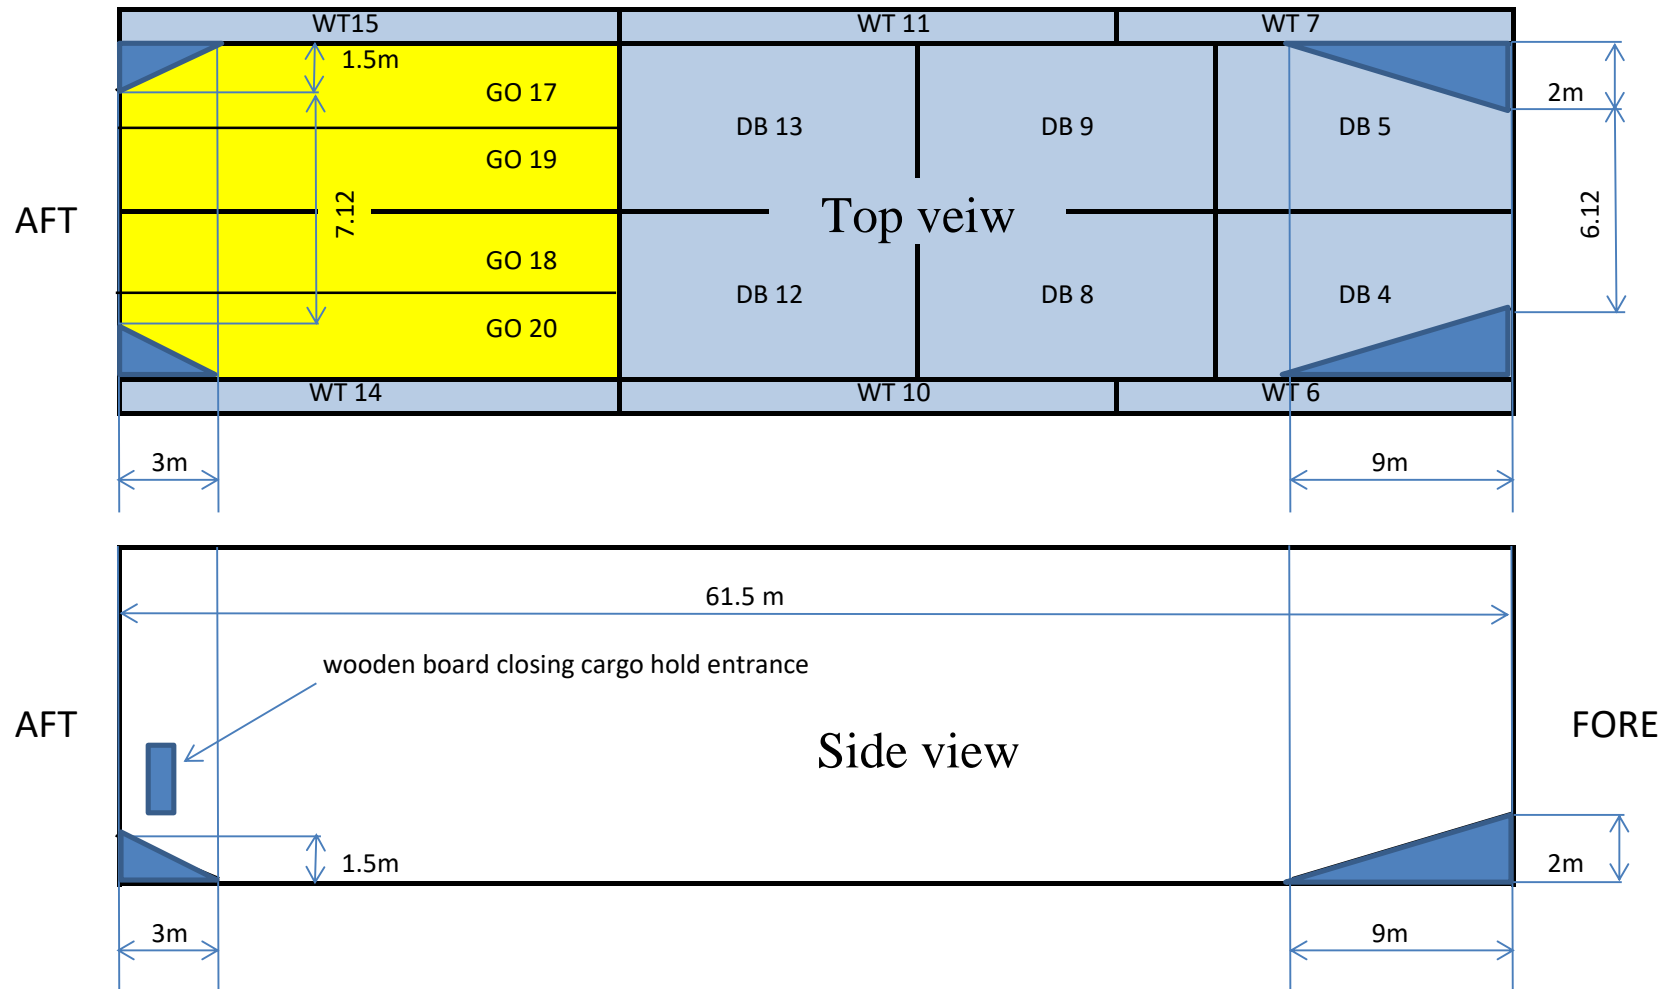

Cargo hold location of constructions/GO/ Ballast tanks

At each corner of the cargo hold located orange color tarpaulin wich are sealing space between hold side and bulkhead. Do not touch them by grab or by bobcat .

FORE

| | | | |
|--------|--------|-----|------|
| 6.9793 | 71.512 | 497 | 3976 |
| 11.767 | 42.414 | 462 | 3696 |